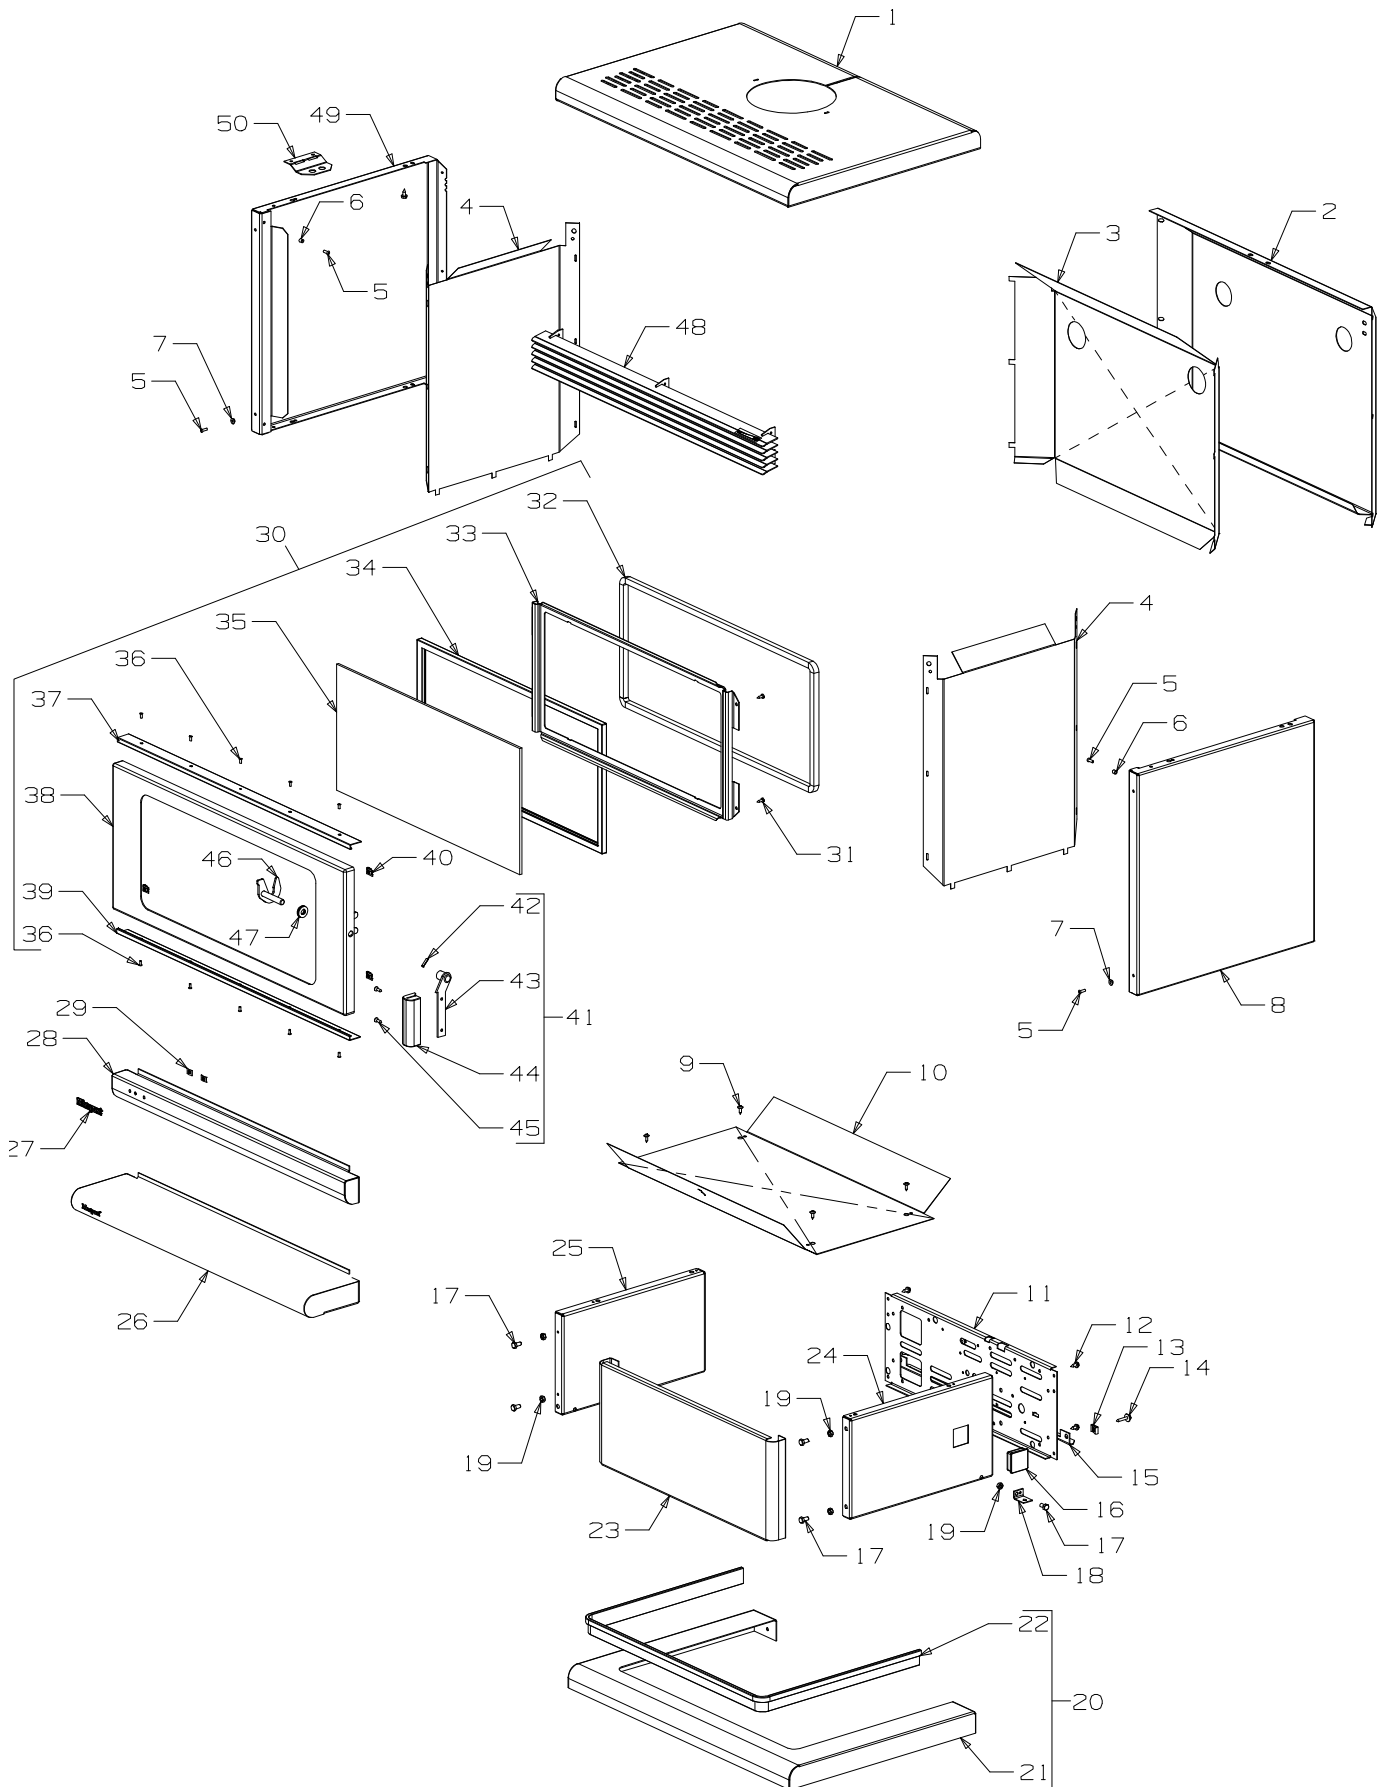

From Serial Number 3000380

Item No	Part No	Description	Qty	Item No	Part No	Description	Qty
1	786822	Panel-Top - Black	1	• 994009		Panel-Pedestal, Front - Charcoal (badge on front)	1
•	786862	Panel-Top - Green	1	• 786128		Panel-Pedestal, Front - Grey	
•	786477	Panel-Top - Charcoal	1	• 786780		Panel-Pedestal, Front - Blue	1
•	786810	Panel-Top - Brown	1	24	986226	Panel-Pedestal, RH - Black	1
•	786830	Panel-Top - Grey	1	• 986481		Panel-Pedestal, RH - Green	1
•	786872	Panel-Top - Blue	1	• 794014		Panel-Pedestal, RH - Charcoal	1
2	786823	Panel-Rear - Black	1	• 786150		Panel-Pedestal, RH - Grey	1
•	786863	Panel-Rear - Green	1	• 786779		Panel-Pedestal, RH - Blue	1
•	786807	Panel-Rear - Brown	1	25	986229	Panel-Pedestal, LH - Black	1
•	786873	Panel-Rear - Blue	1	• 986480		Panel-Pedestal, LH - Green	1
•	786818	Panel-Rear - Grey	1	• 794015		Panel-Pedestal, LH - Charcoal	1
3	786492	Heatshield-Back	1	• 786129		Panel-Pedestal, LH - Grey	1
4	786121	Heatshield-Side	2	• 786781		Panel-Pedestal, LH - Blue	
5	501303	Rivet-Pop 4.0 Dia x 7.9	6	26	986691	Shelf Assy-Ash - Black	1
6	986148	Spacer-Grille	2	• 986694		Shelf Assy-Ash - Green	1
7	986149	Spacer-Front Panel	2	• 794018		Shelf Assy-Ash - Charcoal	1
8	786828	Panel-RH Side - Black	1	• 786850		Shelf Assy-Ash - Grey	1
•	786868	Panel-RH Side - Green	1	• 986697		Shelf Assy-Ash - Blue	1
•	794001	Panel-RH Side - Charcoal	1	27	584581	Badge	1
•	787059	Panel-RH Side - Brown	1	28	786821	Panel-Front - Black	1
•	794033	Panel-RH Side - Grey	1	• 786861		Panel-Front - Green	1
•	786878	Panel-RH Side - Blue	1	• 786476		Panel-Front - Charcoal	1
9	503005	Screw, S/T 10 x .5	4	• 786806		Panel-Front - Brown	1
10	786491	Heatshield-Bottom	1	29	503381	Push Fix, Spire	2
11	791150	Panel-Pedestal, Back - Black	1	30	786829	Door Assy - LE 5000 - Black	1
•	795588	Panel-Pedestal, Back - Charcoal	1	• 986826		Door Assy - LE 3000 - Black	1
•	986478	Panel-Pedestal, Back - Green	1	• 986866		Door Assy - LE 3000 - Green	1
•	794033	Panel-Pedestal, Back - Grey	1	• 794017		Door Assy - LE 3000 - Charcoal	1
•	794035	Panel-Pedestal, Back - Blue	1	• 787060		Door Assy - LE 3000 - Brown	1
12	503259	Screw; S/T 10 x .5	19	31	501480	• Screw; S/T 8 x .5	4
13	503388	Nut-Spire	6	32	786773	• Seal-Door, 11.5mm square	1
14	503459	Screw, S/T 12 x 25	6	33	986485	• Retainer-Glass	1
15	995612	Bracket-Seismic Restraint	1	34	786774	• Seal Kit-Door Glass	1
16	586155	Plug-Switch Hole	1	• 786864		Glass - c/w Seal	1
17	501959	Screw, Set M6 x 12 HEX	9	35	586486	• Glass - 5 x 518 x 243 - LE 3000	1
18	986413	Bracket-Seismic Restraint	2	• 786670		• Glass - 4 x 655 x 280 - LE 5000	1
19	501602	Nut, M8 Hex	13	• 503429		• Rivet-Pop 3.2 Dia x 4.8 - LE 3000	5
20	986671	Foot Assy - Black	1	• 503429		• Rivet-Pop 3.2 Dia x 4.8 - LE 5000	10
21	786671	Panel-Foot - Black	1	37	986212	• Trim-Door - Gold - LE 3000	1
22	986218	• Trim-Pedestal - Gold	1	38	786824	• Panel-Door, Complete - Black (No Glass)	1
•	986674	Foot Assy - Green	1	• 786864		• Panel-Door, Complete - Green (No Glass) - LE 3000	1
•	986218	• Trim-Pedestal - Gold	1	• 794016		• Panel-Door, Complete - Charcoal (No Glass) - LE 3000	1
•	786674	Panel-Foot - Green	1	• 786808		• Panel-Door, Complete - Brown (No Glass) - LE 3000	1
•	994024	Foot Assy - Charcoal	1	39	986214	• Trim-Door - Gold - LE 5000	2
•	794024	Panel-Foot - Charcoal	1	40	503001	• Nut-Spire	4
•	994025	• Trim-Pedestal - Charcoal	1	41	786772	• Handle Assy-Door	1
•	986649	Foot Assy - Grey	1	42	503006	• Pin, Tension 4.0 x 16	1
•	786649	Panel-Foot - Grey	1	43	986605	• Handle-Assy	1
•	986218	• Trim-Pedestal - Gold	1	44	586161	• Handle-Door	1
•	994032	Foot Assy - Brown	1	45	503004	• Screw; CSK No. 8 x 5/8"	3
•	794032	Panel-Foot - Brown	1	46	986487	• Latch Door Assy 10mm	1
•	994029	• Trim-Pedestal - Brown	1	47	501704	• Washer, Flat 10 x 19 x 1.6	3
•	986677	Foot Assy - Blue	1	48	786816	Grille-5 Louvre - Black	1
•	786677	Panel-Foot - Blue	1	49	786825	Panel-LH Side - Black	1
•	986218	• Trim-Pedestal - Gold	1	• 786865		Panel-LH Side - Green	1
•	994030	Foot Assy - Black - (Serial number 3000380 to 3017250)	1	• 794002		Panel-LH Side - Charcoal	1
•	794030	Panel-Foot - Black	1	• 786820		Panel-LH Side - Grey	1
•	994027	• Trim-Pedestal - Black	1	• 786809		Panel-LH Side - Brown	1
•	994031	Foot Assy - Green - (Serial number 3000599 to 3018728)	1	• 786875		Panel-LH Side - Blue	1
•	794031	Panel-Foot - Green	1	50	986147	Brace-Side Panel	1
•	994028	• Trim-Pedestal - Black	1				
23	986228	Panel-Pedestal, Front - Black	1				
•	986479	Panel-Pedestal, Front - Green	1				