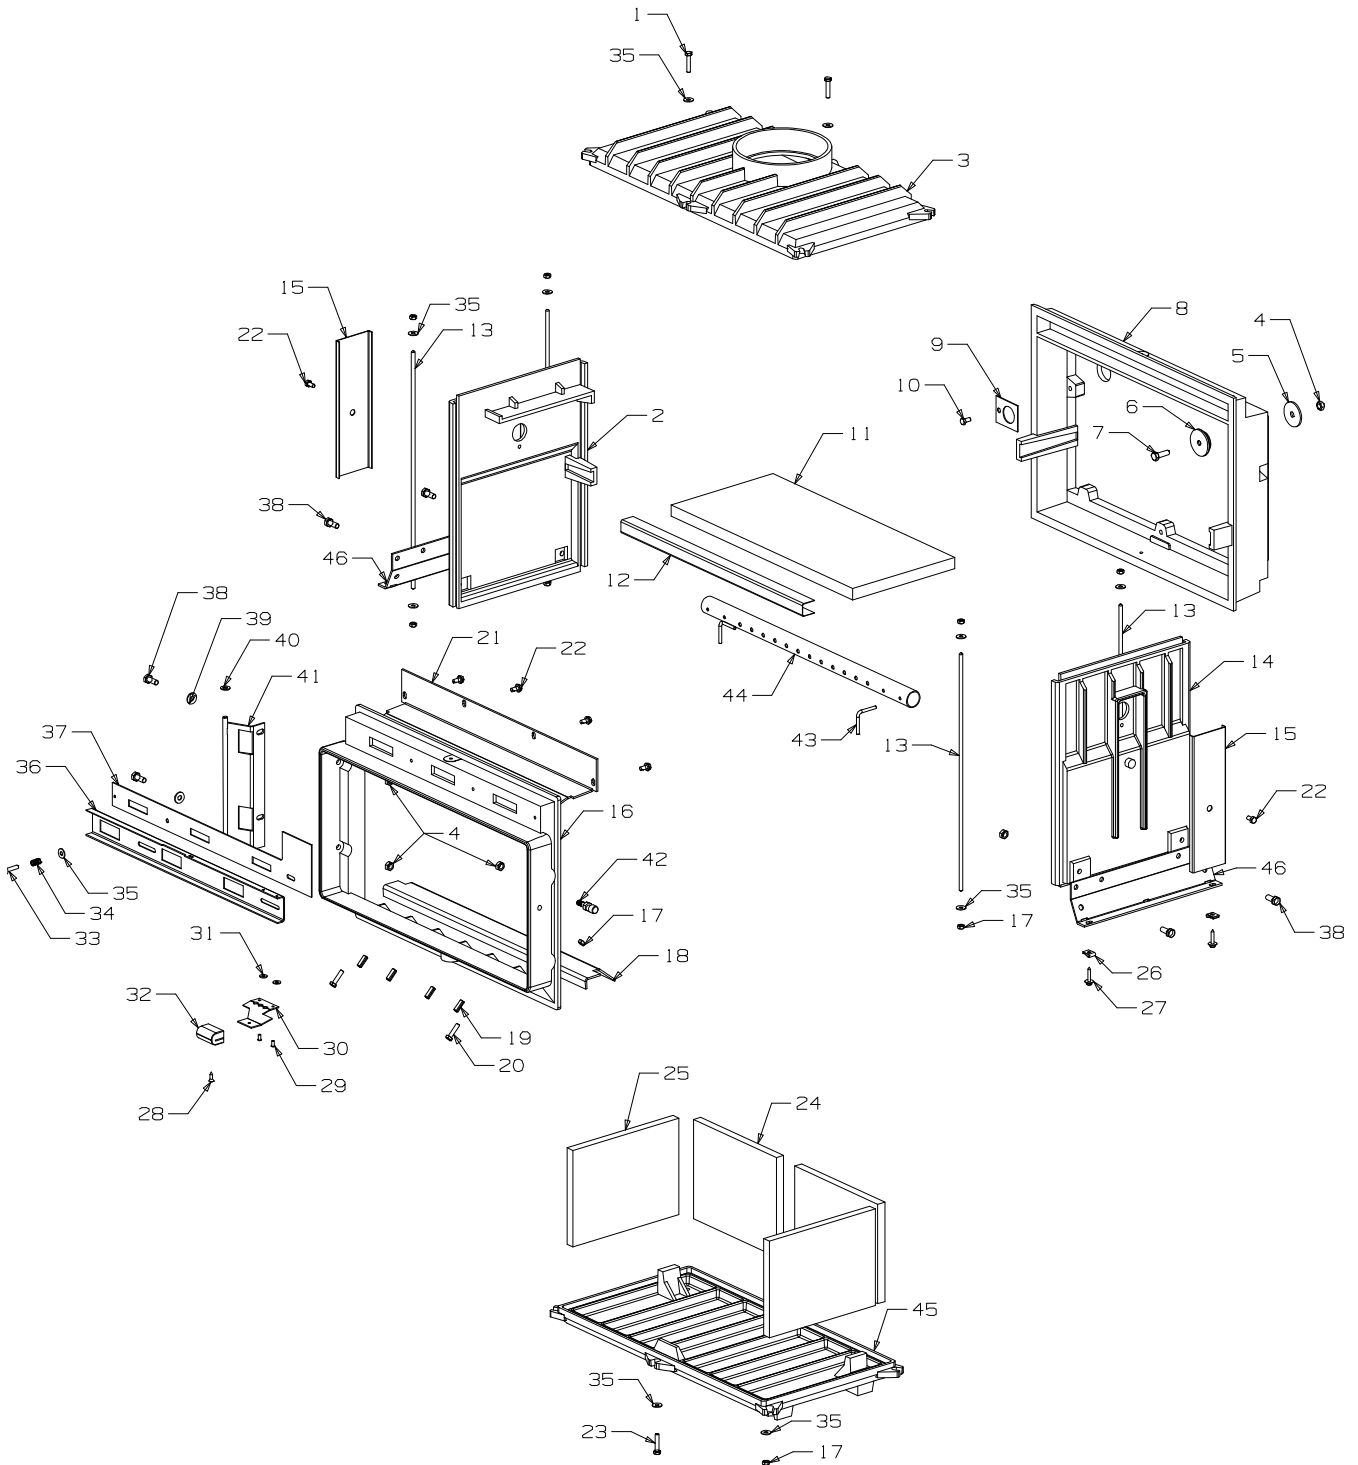

Item No	Part No	Description	Qty	Item No	Part No	Description	Qty
1	501962	Screw, Set M6 x 30	4	26	503388	Nut-Spire	6
2	786645	Firebox-LH Side	1	27	503459	Screw, S/T 12 x 25	6
3	986302	Firebox-Top	1		786786	Air Slide Complete - NZ	
	984090	Plug Assy - 34mm Dia	2			(Incl. ttems 28-32, 36-37)	1
4	501602	• Nut, M8 Hex (2)	13		786787	Air Slide Complete - AUST	
5	502093	• Washer, Flat 8 x 42 x 3.0	2			(Incl. ttems 28-32, 36-37)	1
6	684089	• Plug - 34mm Dia.	2	28	503004	Screw; Csk No. 8 x 5/8"	3
7	501685	• Screw, Set M8 x 30 Hex	2	29	586167	Rivet-Pop 4.0 Dia x 4.8	2
8	786661	Firebox-Back (Incl. items 1, 9(2), 10(3), 17(3), 35(2))	1	30	986166	Extension-Slide, Air Inlet	1
9	984838	Flange-Secondary Air Tube	3	31	500848	Washer; Flat 3/16" x .5	2
10	501959	Screw, Set M6 x 12 Hex	9	32	586162	Knob-Air Control	1
11	786109	Board-Top 20 x 215 x 470		33	503336	Screw, S/T M6 x 25	2
		(1 per pack)	1	34	585223	Spring-Compression, Air Inlet	2
	• 986373	Board-Top 20 x 215 x 470		35	500374	Washer; Flat 1/4"	15
		(5 per pack)	1	36	987155	Slide-Air Inlet 20 x 50	1
12	993048	• Channel-Baffle Reinforcer	1	37	986786	Plate, Back-Meter 1ID Slot - NZ	1
13	984598	Rod-Tie, M6	4		• 986787	Plate, Back-Meter 2ID Slot - AUST	1
14	786646	Firebox-RH Side	1	38	501597	Screw, Set M8 x 20 HEX	6
15	786146	Cover-Secondary Air	2	39	501606	Washer, Flat 8 x 19 x 1.6	2
16	786660	Firebox-Front	1	40	006025	Washer, Flat 5/16"	
17	501682	• Nut, M6 HEX (2)	24	41	786664	Hinge Assy	1
18	986665	• Plate-Base Air	1	42	586482	Pin-Door Latch	1
19	503008	• Pin, Tension 8.0 x 20	4	43	586439	Pin-Retaining, Secondary Air Tube	1
20	501963	• Screw, Set M6 x 25 HEX	2	44	986437	Tube-Secondary Air, 12 x 6.5	1
21	986138	• Deflector-Primary Air	1	45	786681	Firebox-Bottom	1
22	503003	• Screw; S/T 1/4" x .5 Hex	6	46	786123	Bracket-Mounting, Cabinet	2
23	501815	Screw, Set M6 x 35	4				
	793089	Board-Firebox, Back - 15mm	1				
24	786495	• Board-Firebox, Back 215 x 175 x 15	2				
	793090	Board-Firebox, Side - 15mm	1				
25	786501	• Board-Firebox, Side 223 x 170 x 15	2				

Bold Text = Assemblies
Bulleted Text = Items included in Assemblies